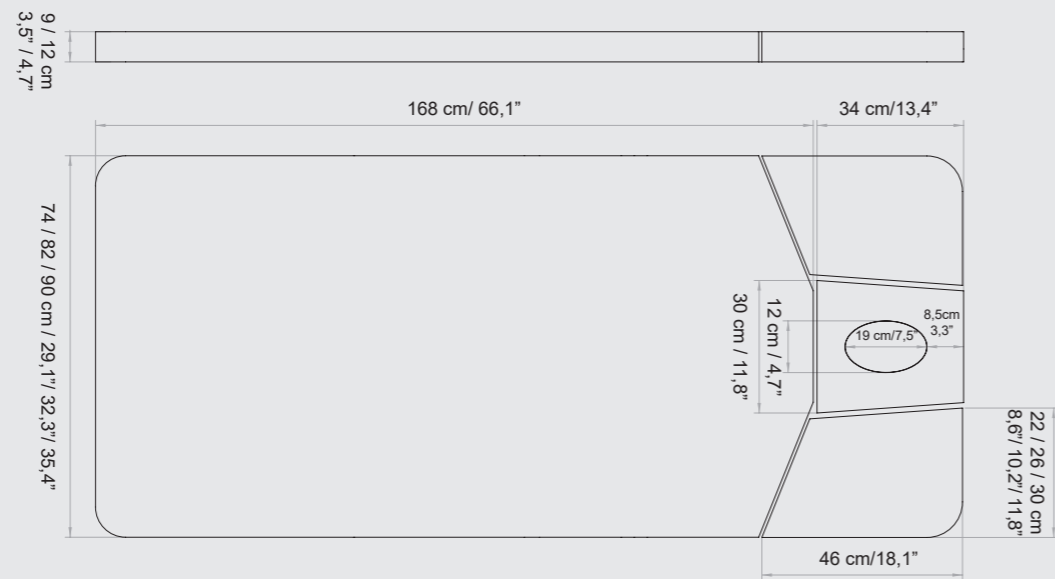

MATTRESS WIDTH LARGHEZZA MATERASSO

S - 74 CM / 29,1"

Standard Width - 74 cm / 29,1"
Larghezza Standard - 74 cm / 29,1"

M - 82 CM / 32,3"

Medium Width - 82 cm / 32,3"
Larghezza Medium - 82 cm / 32,3"

L - 90 CM / 35,4"

LEMI MATTRESSES STANDARD

Each mattress is HANDCRAFTED, therefore the ACTUAL MEASUREMENTS MAY VARY from those indicated in the catalogue by approximately ± 1 cm (also based on the selected configuration).

EVO LINE - STANDARD

AVAILABLE FOR WIDTH / DISPONIBILE PER LARGHEZZA: 74 / 82 / 90 CM

EVO LINE - MEMORY

AVAILABLE FOR WIDTH / DISPONIBILE PER LARGHEZZA: 74 / 82 CM

VERONA EVO - STANDARD

AVAILABLE FOR WIDTH / DISPONIBILE PER LARGHEZZA: 74 / 82 CM

VERONA EVO - MEMORY

AVAILABLE FOR WIDTH / DISPONIBILE PER LARGHEZZA: 74 / 82 CM

THICKNESS
SPESSORE
9cm | 3,5"
12cm | 4,7"

THICKNESS
SPESSORE
9cm | 3,5"
12cm | 4,7"

TECHNICAL REQUIREMENTS

CARATTERISTICHE TECNICHE