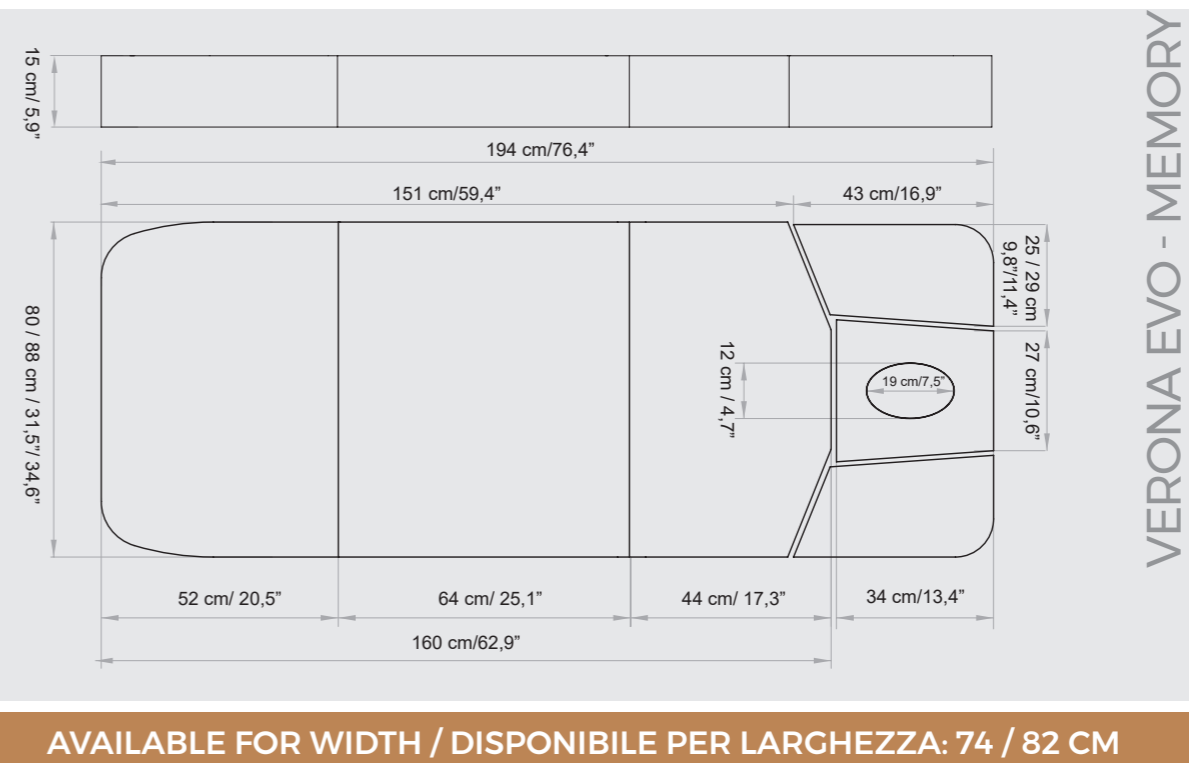

MATTRESS WIDTH LARGHEZZA MATERASSO

S - 74 CM / 29,1"

Standard Width - 74 cm / 29,1"
Larghezza Standard - 74 cm / 29,1"

M - 82 CM / 32,3"

Medium Width - 82 cm / 32,3"
Larghezza Medium - 82 cm / 32,3"

L - 90 CM / 35,4"

Large Width - 90 cm / 35,4"
Larghezza Large - 90 cm / 35,4"

The images are for illustrative purposes only and may not reflect the actual finish of the product, particularly when viewed through a screen. Therefore, the **SELECTION OF THE FINISHES** of the **BASES** and **MATTRESS FABRICS** must take place **AFTER CONSULTING** the **LUXURY BOX PHYSICAL SAMPLES** and the **COLOR CHARTS**.

EVO LINE - STANDARD

AVAILABLE FOR WIDTH / DISPONIBILE PER LARGHEZZA: 74 / 82 / 90 CM

EVO LINE - MEMORY

AVAILABLE FOR WIDTH / DISPONIBILE PER LARGHEZZA: 74 / 82 CM

VERONA EVO - STANDARD

AVAILABLE FOR WIDTH / DISPONIBILE PER LARGHEZZA: 74 / 82 CM

VERONA EVO - MEMORY

AVAILABLE FOR WIDTH / DISPONIBILE PER LARGHEZZA: 74 / 82 CM

THICKNESS
SPESSORE
9cm | 3,5"
12cm | 4,7"

THICKNESS
SPESSORE
9cm | 3,5"
12cm | 4,7"

TECHNICAL REQUIREMENTS

CARATTERISTICHE TECNICHE